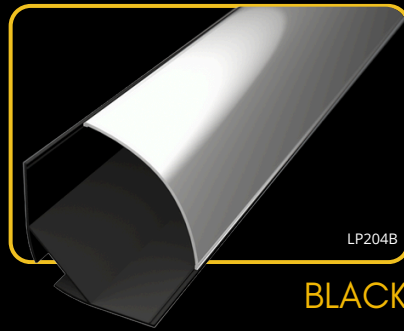

## clips

**LED Profile CORNER 3** is a premium aluminum profile with a 45° lighting angle and a square diffuser for a modern, structured light effect. Available in clear, milky, or black, it offers flexibility to match any ambiance, combining functionality with bold, contemporary design. Perfect for accentuating architectural details, it brings a sleek and professional finish to any project.