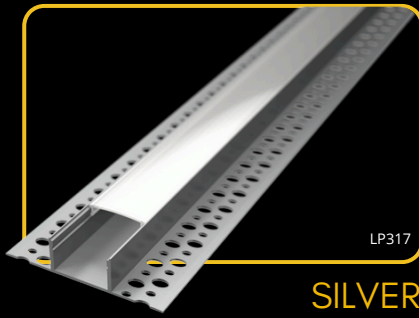

## endings

2m LP-UNICOV3-MLK

LP-UNICOV3-TRA

1m LP-UNICOV3-MLK-1m

LP-UNICOV3-TRA-1m

20m

LP-UNICOV3-MLK-20m

The **LED profile RECESSED 17** is specifically designed for LED strips and intended for recessed installation under tiles. It provides elegant and discreet lighting that seamlessly integrates into modern interiors. This profile is ideal for use in bathrooms, kitchens, or other spaces where a clean and professional look is desired.