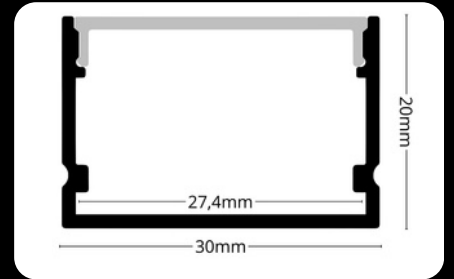

## covers

2m LP107-MILKC  
1m LP107-MILKC-1m

LP107-TRANC  
LP107-TRANC-1m

LP107-BLACKC  
LP107-BLACKC-1m

The **LED profile SURFACE 7** is a surface-mounted profile designed to accommodate one or two LED strips side by side. Its robust body ensures excellent heat dissipation for the LED strips, enhancing their performance and lifespan. With dimensions of 30x20mm, it provides a solid and professional solution for high-quality lighting installations.