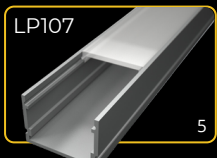

SURFACE PROFILES