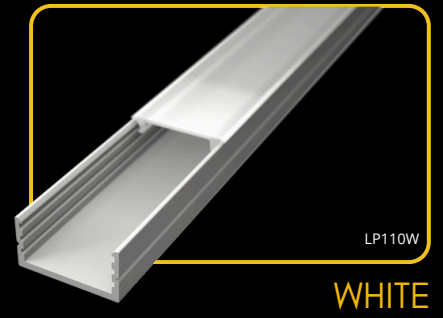

covers

2m LP110-MILKC
1m LP110-MILKC-1m

LP110-TRANC
LP110-TRANC-1m

LP110-BLACKC
LP110-BLACKC-1m

endings

clips

The **LED profile SURFACE 10** features a flat diffuser and offers versatile usage. It can be used as a surface-mounted profile or recessed, making it suitable for a wide range of lighting applications. Its adaptability and clean design make it a perfect choice for modern interiors.