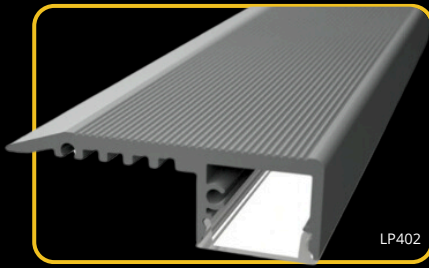

## connectors

The **LED profile WALL** is an aluminum profile designed for wall-mounted LED strips. Ideal for ceiling or wall lighting, it enhances any space with modern aesthetics. This profile is compatible with both milk and transparent diffusers, offering versatile lighting options. Perfect for efficient and stylish illumination in residential or commercial settings.