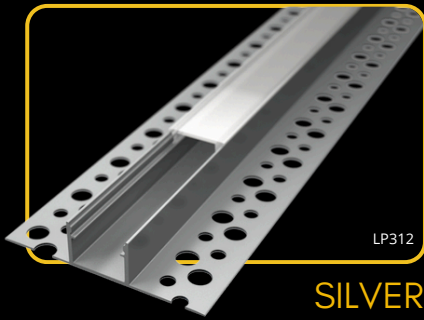

## endings

LP307W-END

2m LP307-MILKC

1m LP307-MILKC-1m

The **LED profile RECESSED 7** is designed to create indirect wall lighting. It is installed between the wall and the drywall ceiling, providing a modern and elegant lighting effect. This profile is ideal for achieving stylish ambient lighting in residential and commercial spaces.