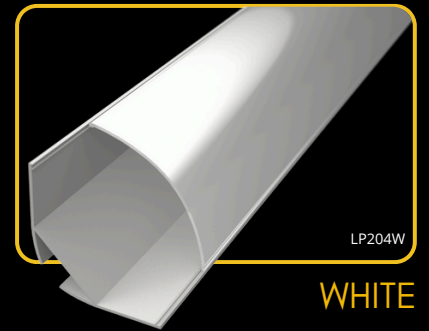

## clips

**LED Profile CORNER 3** is a premium aluminum profile with a 45° lighting angle and a square diffuser for a modern, structured light effect. Available in clear, milky, or black, it offers flexibility to match any ambiance, combining functionality with bold, contemporary design. Perfect for accentuating architectural details, it brings a sleek and professional finish to any project.