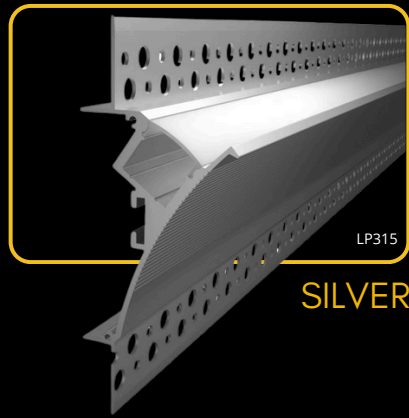

## covers

20m LP-UNICOV3-SILIC-20m  
50m LP-UNICOV3-SILIC-50m

**FLEXIBLE  
PROFILE**