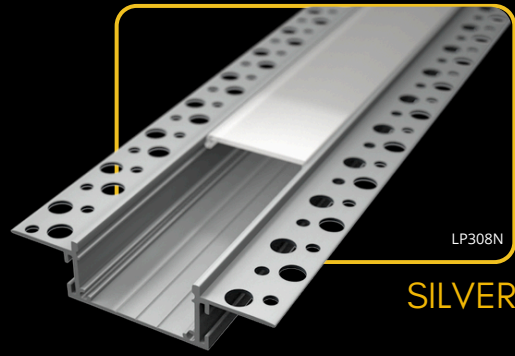

## connectors

CON-90-B

CON-180-B

CON-3D-B

The **LED profile RECESSED 5** is an elegant aluminum profile designed to be recessed into drywall. Its modern and minimalist design ensures a clean and discreet installation of LED strips into walls or ceilings, providing uniform and pleasant lighting without any distracting elements. The profile is compatible with three types of diffusers: transparent, milky (2m or 20m reel), and black.

The profiles offer the flexibility of connecting with specialized connectors, available in straight, corner, and 3D configurations. These connectors enable seamless transitions between sections, ensuring a clean and professional installation in any layout.