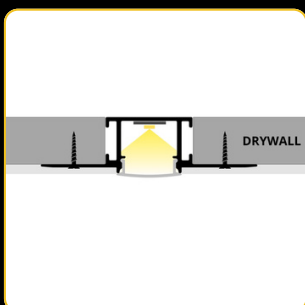

covers

2m LP-UNICOV3-MLK

LP-UNICOV3-TRA

1m LP-UNICOV3-MLK-1m

LP-UNICOV3-TRA-1m

20m

LP-UNICOV3-MLK-20m

The **LED profile RECESSED 9** is a sophisticated aluminum profile crafted for seamless integration into drywall. Its sleek, minimalist aesthetic allows for an understated and refined installation of LED strips in walls or ceilings, creating smooth, consistent lighting without visual clutter. This profile supports three diffuser options: transparent, milky (available in 2m or 20m rolls), and black, ensuring customizable lighting effects to suit any setting.

endings

connectors

The profiles offer the flexibility of connecting with specialized connectors, available in straight, corner, and 3D configurations. These connectors enable seamless transitions between sections, ensuring a clean and professional installation in any layout.