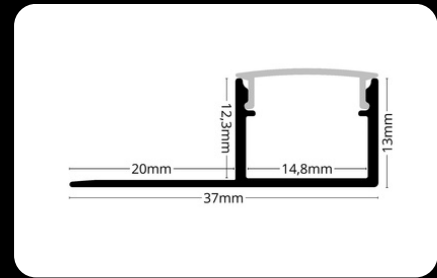

The **LED profile RECESSED 13** is specifically designed for LED strips and serves as an end profile for recessed installation under tiles. It provides elegant and discreet lighting while ensuring a clean and professional finish. Perfect for bathrooms, kitchens, and other spaces requiring a polished and modern appearance.

covers

endings

2m LP-UNICOV3-MLK

LP-UNICOV3-TRA

1m LP-UNICOV3-MLK-1m

LP-UNICOV3-TRA-1m

20m

LP-UNICOV3-MLK-20m