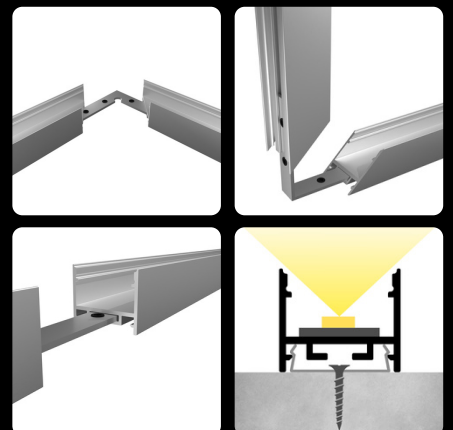

covers

2m LP-UNICOV2-MLK

LP-UNICOV2-TRA

LP-UNICOV2-BLK

1m LP-UNICOV2-MLK-1m

LP-UNICOV2-TRA-1m

LP-UNICOV2-BLK-1m

20m LP-UNICOV2-MLK-20m

LED Profile SURFACE 12, a high-quality aluminium profile in a sleek finish, perfect for LED strip installations. Choose from clear, milk, or black diffusers to create your desired lighting effect. The bottom section of the profile is designed for flexible connections, allowing for straight, corner, or 3D joining with connectors. The profile can be mounted using clips into a plasterboard ceiling or wall, or it can be suspended using a wire system.

endings

clips

connectors