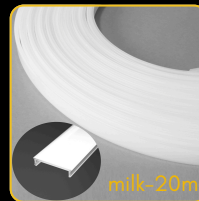

The **LED profile RECESSED 17** is specifically designed for LED strips and intended for recessed installation under tiles. It provides elegant and discreet lighting that seamlessly integrates into modern interiors. This profile is ideal for use in bathrooms, kitchens, or other spaces where a clean and professional look is desired.

The **LED profile RECESSED 18** is specifically designed for LED strips and serves as an end profile for recessed installation under tiles. It provides elegant and discreet lighting while ensuring a clean and professional finish. Perfect for bathrooms, kitchens, and other spaces requiring a polished and modern appearance.

covers

endings

2m	LP305-MILKC	LP305-TRANC	LP305-BLACKC
1m	LP305-MILKC-1m	LP305-TRANC-1m	LP305-BLACKC-1m
20m	LP305-MILKC-20m