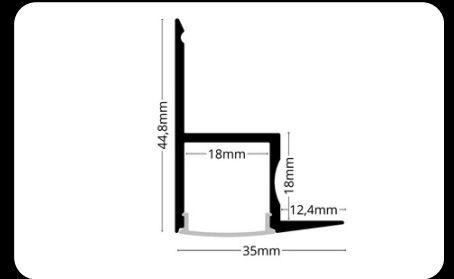

covers

endings

2m LP307-MILKC

1m LP307-MILKC-1m

The **LED profile RECESSED 7** is designed to create indirect wall lighting. It is installed between the wall and the drywall ceiling, providing a modern and elegant lighting effect. This profile is ideal for achieving stylish ambient lighting in residential and commercial spaces.