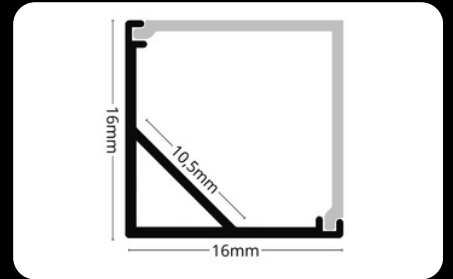

covers

2m LP203-MILKC
1m LP203-MILKC-1m

LP203-TRANC
LP203-TRANC-1m

LP203-BLACKC
LP203-BLACKC-1m