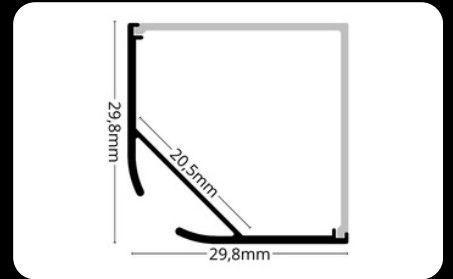

covers

2m LP205-MILKC
1m LP205-MILKC-1m

LP205-TRANC
LP205-TRANC-1m

LP205-BLACKC
LP205-BLACKC-1m

The **LED Profile CORNER 5** is a premium aluminum profile with a 45° lighting angle and a square diffuser for a bold, geometric light effect. Designed to accommodate two LED strips side by side, it ensures powerful illumination and versatility for a variety of lighting applications. Featuring a sharp-edged diffuser, it adds a modern, structured look to any space.

endings

clips