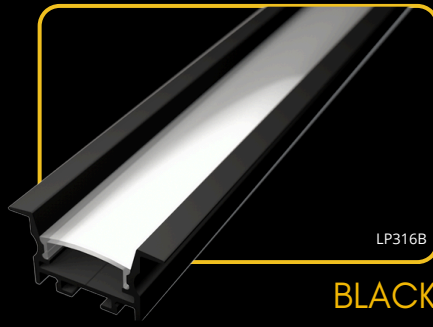

## clips

The **LED Profile RECESSED 3** is an aluminum profile for LED strips, designed for recessed installation into wood or drywall. Its wider diffuser allows for the installation of two LED strips side by side, offering enhanced lighting output and flexibility. With compatibility for clear, milky, or black diffusers, it provides versatile lighting effects and is ideal for modern interiors.