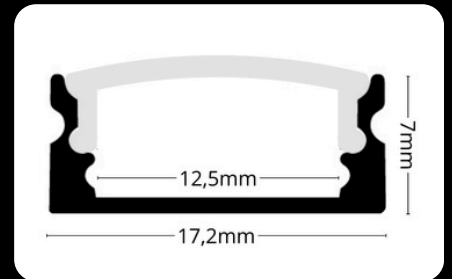

## covers

2m LP-UNICOV1-MLK  
1m LP-UNICOV1-MLK-1m  
20m LP-UNICOV1-MLK-20m

LP-UNICOV1-TRA  
LP-UNICOV1-TRA-1m

LP-UNICOV1-BLK  
LP-UNICOV1-BLK-1m

LP-UNICOV1-MLK-UV  
LP-UNICOV1-MLK-1M-UV

The **LED profile SURFACE 1** is our best-selling aluminum profile designed for surface installation. It is the perfect choice for a wide range of applications, offering an elegant and modern look. This profile is compatible with various diffusers, allowing you to customize lighting effects to suit your needs.