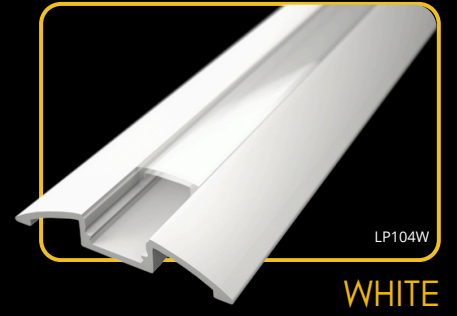

SURFACE PROFILES

LED PROFILE SURFACE 4