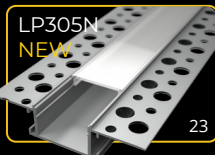

PLASTERBOARD PROFILES