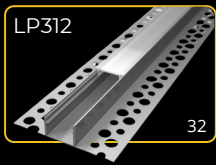

TILE PROFILES