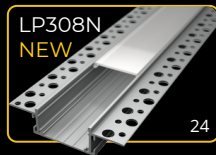

PLASTERBOARD PROFILES