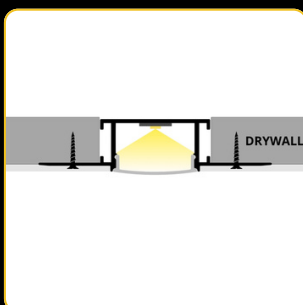

## connectors

CON-90-B

CON-180-B

CON-3D-B

The **LED profile RECESSED 5** is an elegant aluminum profile designed to be recessed into drywall. Its modern and minimalist design ensures a clean and discreet installation of LED strips into walls or ceilings, providing uniform and pleasant lighting without any distracting elements. The profile is compatible with three types of diffusers: transparent, milky (2m or 20m reel), and black.

The profiles offer the flexibility of connecting with specialized connectors, available in straight, corner, and 3D configurations. These connectors enable seamless transitions between sections, ensuring a clean and professional installation in any layout.