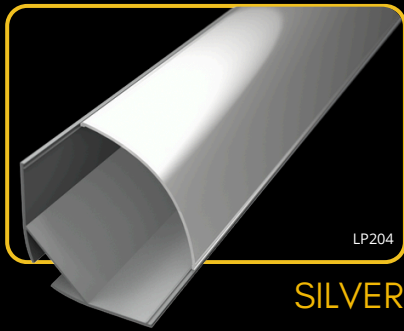

## clips

**LED Profile CORNER 3** is a premium aluminum profile with a 45° lighting angle and a square diffuser for a modern, structured light effect. Available in clear, milky, or black, it offers flexibility to match any ambiance, combining functionality with bold, contemporary design. Perfect for accentuating architectural details, it brings a sleek and professional finish to any project.