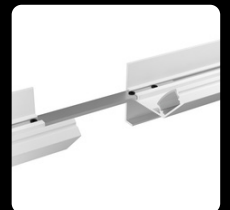

## connectors

CON-90-A

CON-180-A

CON-3D-A

The **LED profile CEIL-EDGE** is designed for installation into drywall ceilings, forming the front edge. It's ideal for seamless lighting, blending easily into modern interiors. With durable aluminum construction and LED strip compatibility, it combines aesthetics and function. The integrated diffuser reduces glare, ensuring smooth, even lighting, perfect for spaces needing soft, elegant illumination. This profile offers a professional, refined look to enhance any space.