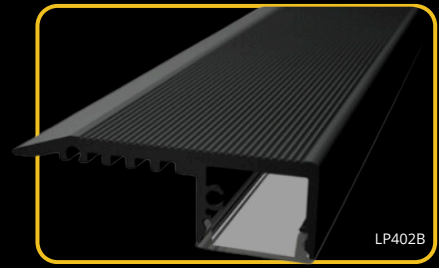

BLACK

covers

2m LP-UNICOV1-MLK

LP-UNICOV1-TRA

LP-UNICOV1-BLK

LP-UNICOV1-MLK-UV

1m LP-UNICOV1-MLK-1m

LP-UNICOV1-TRA-1m

LP-UNICOV1-BLK-1m

LP-UNICOV1-MLK-1M-UV

20m LP-UNICOV1-MLK-20m