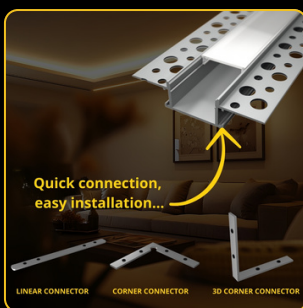

## connectors

CON-90-B

CON-180-B

CON-3D-B

The **LED profile RECESSED 5** is an elegant aluminum profile designed to be recessed into drywall. Its modern and minimalist design ensures a clean and discreet installation of LED strips into walls or ceilings, providing uniform and pleasant lighting without any distracting elements. The profile is compatible with three types of diffusers: transparent, milky (2m or 20m reel), and black.

The profiles offer the flexibility of connecting with specialized connectors, available in straight, corner, and 3D configurations. These connectors enable seamless transitions between sections, ensuring a clean and professional installation in any layout.