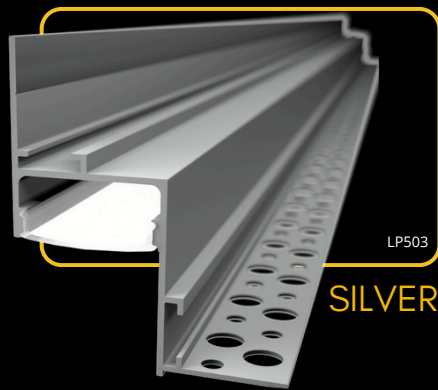

## connectors

The **LED profile CEIL-EDGE MAXI** is designed for installation into drywall ceilings, forming the front edge. It's ideal for seamless lighting, blending easily into modern interiors. With durable aluminum construction and LED strip compatibility, it combines aesthetics and function. The profile is spacious enough to accommodate two LED strips side by side, allowing for enhanced brightness and lighting flexibility. The integrated diffuser reduces glare, ensuring smooth, even lighting, perfect for spaces needing soft, elegant illumination.