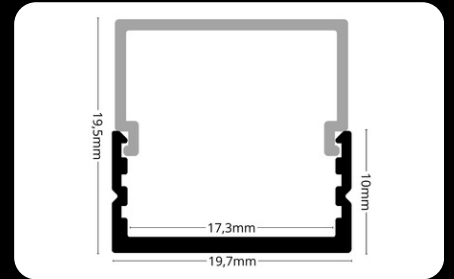

covers

2m LP109-MILKC
1m LP109-MILKC-1m

LP109-TRANC
LP109-TRANC-1m

LP109-BLACKC
LP109-BLACKC-1m

The **LED profile SURFACE 9** is a surface-mounted profile with a square diffuser, available in milky, transparent, or black versions. It offers a clean and modern look, making it ideal for various lighting applications while allowing you to customize the lighting effect to your needs.

endings

clips