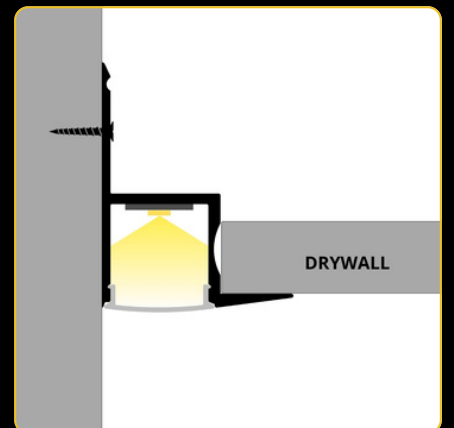

## endings

LP307W-END

2m LP307-MILKC

1m LP307-MILKC-1m

The **LED profile RECESSED 7** is designed to create indirect wall lighting. It is installed between the wall and the drywall ceiling, providing a modern and elegant lighting effect. This profile is ideal for achieving stylish ambient lighting in residential and commercial spaces.