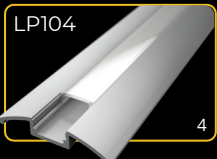

SURFACE PROFILES