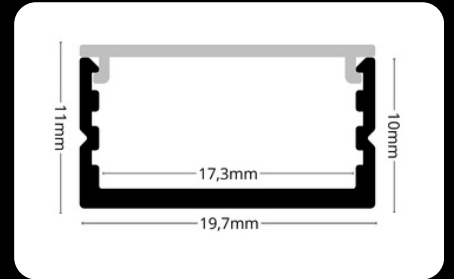

covers

2m LP110-MILKC
1m LP110-MILKC-1m

LP110-TRANC
LP110-TRANC-1m

LP110-BLACKC
LP110-BLACKC-1m