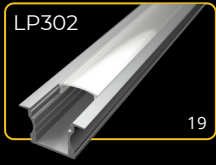

RECESSED PROFILES