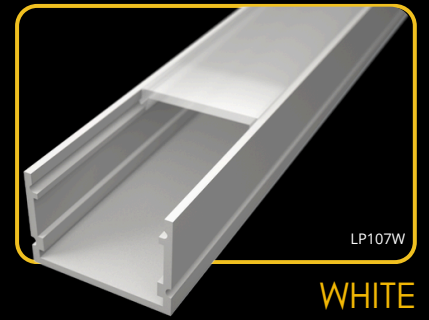

## clips

The **LED profile SURFACE 4** is a surface-mounted aluminum profile designed for creating clean and professional lighting installations. It features a modern and durable design, perfect for enhancing both residential and commercial spaces. Compatible with a wide range of LED strips and diffusers (milky, transparent, black), it provides flexible lighting solutions tailored to your needs. Ideal for achieving sleek, contemporary lighting effects.

## covers

2m LP107-MILKC  
1m LP107-MILKC-1m

LP107-TRANC  
LP107-TRANC-1m

LP107-BLACKC  
LP107-BLACKC-1m

The **LED profile SURFACE 7** is a surface-mounted profile designed to accommodate one or two LED strips side by side. Its robust body ensures excellent heat dissipation for the LED strips, enhancing their performance and lifespan. With dimensions of 30x20mm, it provides a solid and professional solution for high-quality lighting installations.