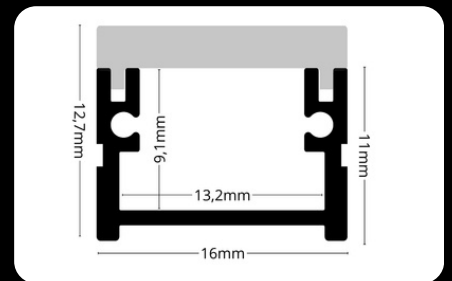

covers

endings

2m LP406-MILK
1m LP406-MILK-1m

The **LED profile FLOOR 6** is crafted for recessed floor installation, delivering a modern and streamlined lighting solution. Built from durable aluminum, it is designed to withstand foot traffic, ensuring long-lasting performance. The milky diffuser gently diffuses the light, offering smooth and uniform illumination without glare. Seamlessly integrating into flooring, this profile creates an elegant and cohesive lighting effect that enhances the overall aesthetic of any space.