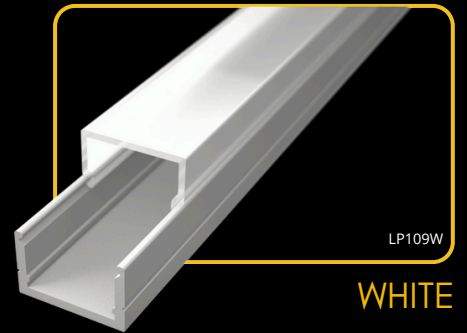

## clips

The **LED profile SURFACE 8** features a stylish curved diffuser that ensures excellent light diffusion, creating a soft and uniform lighting effect. Its elegant design makes it ideal for modern interiors, combining functionality with aesthetic appeal. Perfect for various surface-mounted lighting applications.