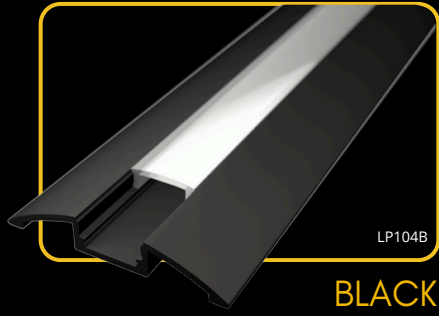

SURFACE PROFILES

LED PROFILE SURFACE 4