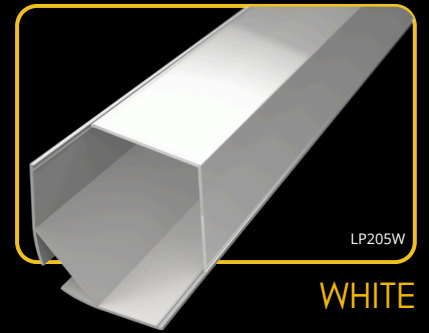

## clips

The **LED Profile CORNER 4** is a premium aluminum profile with a 45° lighting angle and a round diffuser for a modern, structured light effect. Designed to accommodate two LED strips side by side, it offers enhanced brightness and flexibility for diverse lighting projects. Available in clear, milky, or black diffusers, it seamlessly blends functionality with bold, contemporary design.