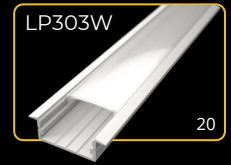

RECESSED PROFILES