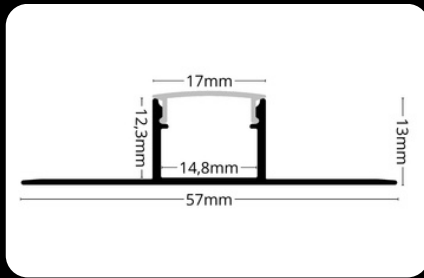

## endings

LP307W-END

2m LP307-MILKC

1m LP307-MILKC-1m

The **LED profile RECESSED 7** is designed to create indirect wall lighting. It is installed between the wall and the drywall ceiling, providing a modern and elegant lighting effect. This profile is ideal for achieving stylish ambient lighting in residential and commercial spaces.