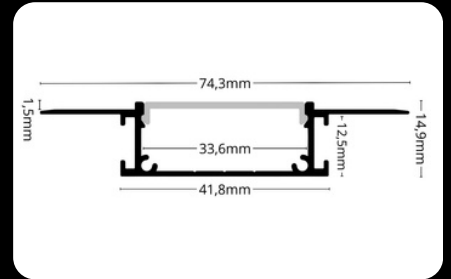

covers

2m LP308-MILKC
1m LP308-MILKC-1m

2m LP308-TRANC
1m LP308-TRANC-1m