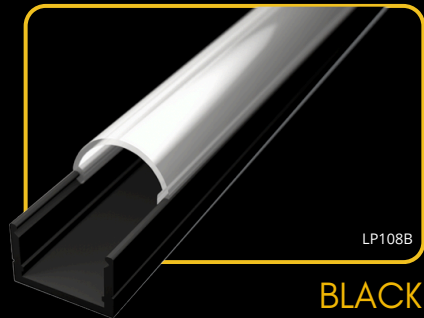

covers

2m LP108-MILKC
1m LP108-MILKC-1m

LP108-TRANC
LP108-TRANC-1m

LP108-BLACKC
LP108-BLACKC-1m

endings

clips

The **LED profile SURFACE 8** features a stylish curved diffuser that ensures excellent light diffusion, creating a soft and uniform lighting effect. Its elegant design makes it ideal for modern interiors, combining functionality with aesthetic appeal. Perfect for various surface-mounted lighting applications.