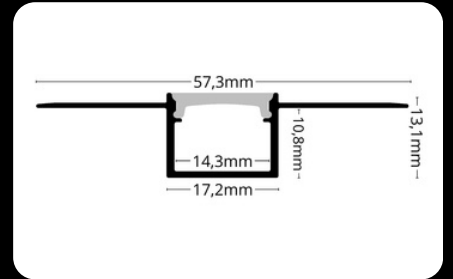

endings

Elevate the ambience of any space with Flexible **LED profile RECESSED 14**, expertly crafted for seamless integration into drywall ceilings and walls. This innovative profile is the perfect choice for bringing a touch of modern elegance to both residential and commercial environments, where design meets functionality.