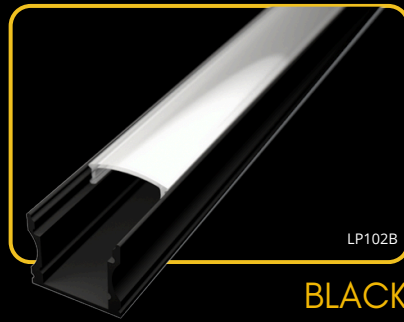

covers

2m LP-UNICOV1-MLK

LP-UNICOV1-TRA

LP-UNICOV1-BLK

LP-UNICOV1-MLK-UV

1m LP-UNICOV1-MLK-1m

LP-UNICOV1-TRA-1m

LP-UNICOV1-BLK-1m

LP-UNICOV1-MLK-1M-UV

20m LP-UNICOV1-MLK-20m

The **LED profile SURFACE 2** is a surface-mounted profile compatible with milky, transparent, and black diffusers. It provides versatile lighting options, making it suitable for various interior applications. Its sleek and durable design ensures a professional finish and long-lasting performance.

endings

clips