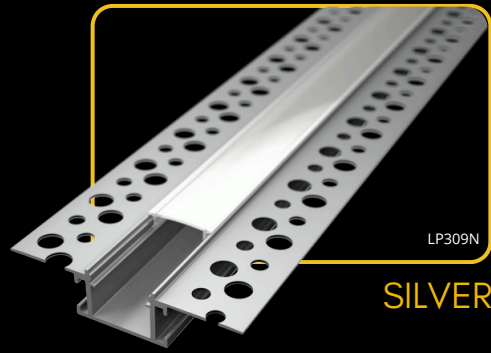

## connectors

The **LED profile Recessed 16** is designed for recessed installation into wood or drywall, making it ideal for discreet lighting. Its key advantage is the diffuser integrated into the profile body, eliminating glare and providing soft, pleasant light. The Recessed 16 profile is perfect for modern interiors where aesthetics and functionality are key. This aluminum profile offers a professional, elegant lighting solution that enhances any space.