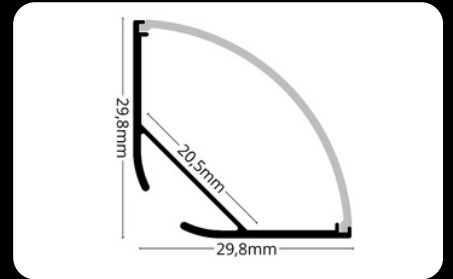

covers

2m LP204-MILKC
1m LP204-MILKC-1m

LP204-TRANC
LP204-TRANC-1m

LP204-BLACKC
LP204-BLACKC-1m