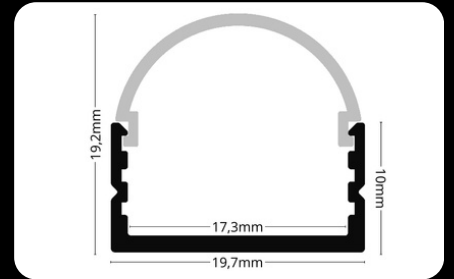

covers

2m LP108-MILKC
1m LP108-MILKC-1m

LP108-TRANC
LP108-TRANC-1m

LP108-BLACKC
LP108-BLACKC-1m