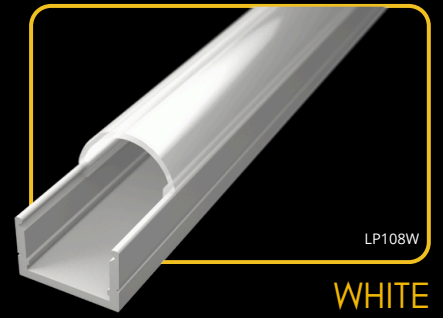

covers

2m LP108-MILKC
1m LP108-MILKC-1m

LP108-TRANC
LP108-TRANC-1m

LP108-BLACKC
LP108-BLACKC-1m

endings

clips

The **LED profile SURFACE 8** features a stylish curved diffuser that ensures excellent light diffusion, creating a soft and uniform lighting effect. Its elegant design makes it ideal for modern interiors, combining functionality with aesthetic appeal. Perfect for various surface-mounted lighting applications.