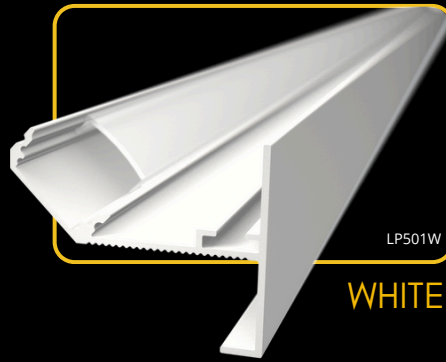

## connectors

**WALL LED profile RECESSED 15** is specially designed for the installation of LED strips to provide elegant and functional lighting for your spaces. This profile is made from high-quality anodized aluminum, ensuring long life and high corrosion resistance. The profile is intended to be embedded in drywall, allowing for discreet and clean installation. This method of installation is ideal for creating a minimalist look, where the light source is integrated directly into the wall without any distracting elements.