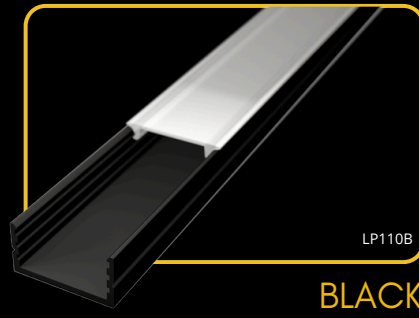

covers

2m LP110-MILKC
1m LP110-MILKC-1m

LP110-TRANC
LP110-TRANC-1m

LP110-BLACKC
LP110-BLACKC-1m

endings

clips

The **LED profile SURFACE 10** features a flat diffuser and offers versatile usage. It can be used as a surface-mounted profile or recessed, making it suitable for a wide range of lighting applications. Its adaptability and clean design make it a perfect choice for modern interiors.