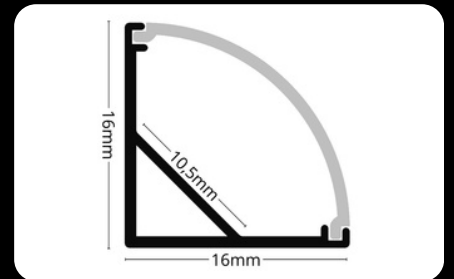

covers

2m LP202-MILKC
1m LP202-MILKC-1m

LP202-TRANC
LP202-TRANC-1m

LP202-BLACKC
LP202-BLACKC-1m