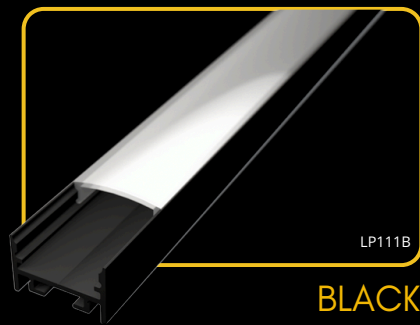

## clips

The **LED profile SURFACE 10** features a flat diffuser and offers versatile usage. It can be used as a surface-mounted profile or recessed, making it suitable for a wide range of lighting applications. Its adaptability and clean design make it a perfect choice for modern interiors.