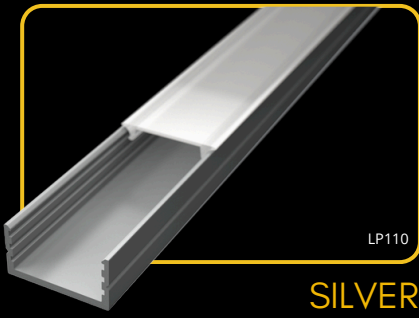

covers

2m LP110-MILKC
1m LP110-MILKC-1m

LP110-TRANC
LP110-TRANC-1m

LP110-BLACKC
LP110-BLACKC-1m

endings

clips

The **LED profile SURFACE 10** features a flat diffuser and offers versatile usage. It can be used as a surface-mounted profile or recessed, making it suitable for a wide range of lighting applications. Its adaptability and clean design make it a perfect choice for modern interiors.