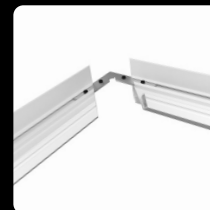

## connectors

CON-90-A

CON-180-A

CON-3D-A

The **LED profile CEIL-EDGE** is designed for installation into drywall ceilings, forming the front edge. It's ideal for seamless lighting, blending easily into modern interiors. With durable aluminum construction and LED strip compatibility, it combines aesthetics and function. The integrated diffuser reduces glare, ensuring smooth, even lighting, perfect for spaces needing soft, elegant illumination. This profile offers a professional, refined look to enhance any space.