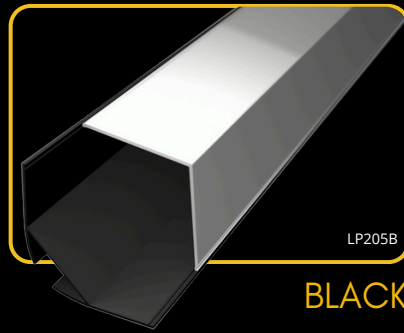

## clips

The **LED Profile CORNER 4** is a premium aluminum profile with a 45° lighting angle and a round diffuser for a modern, structured light effect. Designed to accommodate two LED strips side by side, it offers enhanced brightness and flexibility for diverse lighting projects. Available in clear, milky, or black diffusers, it seamlessly blends functionality with bold, contemporary design.