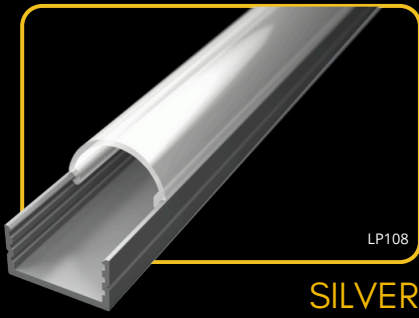

covers

2m LP108-MILKC
1m LP108-MILKC-1m

LP108-TRANC
LP108-TRANC-1m

LP108-BLACKC
LP108-BLACKC-1m

endings

clips

The **LED profile SURFACE 8** features a stylish curved diffuser that ensures excellent light diffusion, creating a soft and uniform lighting effect. Its elegant design makes it ideal for modern interiors, combining functionality with aesthetic appeal. Perfect for various surface-mounted lighting applications.