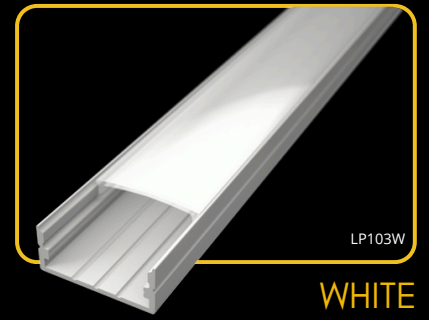

covers

2m LP-UNICOV2-MLK

LP-UNICOV2-TRA

LP-UNICOV2-BLK

1m LP-UNICOV2-MLK-1m

LP-UNICOV2-TRA-1m

LP-UNICOV2-BLK-1m

20m LP-UNICOV2-MLK-20m

The **LED profile SURFACE 3** allows for the installation of up to two LED strips side by side, offering greater lighting output and flexibility. It is compatible with all types of diffusers, including milky, transparent, and black, making it a versatile choice for various lighting designs.

endings

clips