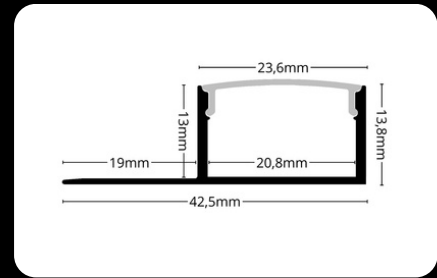

## endings

2m LP-UNICOV3-MLK

LP-UNICOV3-TRA

1m LP-UNICOV3-MLK-1m

LP-UNICOV3-TRA-1m

20m

LP-UNICOV3-MLK-20m

The **LED profile RECESSED 17** is specifically designed for LED strips and intended for recessed installation under tiles. It provides elegant and discreet lighting that seamlessly integrates into modern interiors. This profile is ideal for use in bathrooms, kitchens, or other spaces where a clean and professional look is desired.