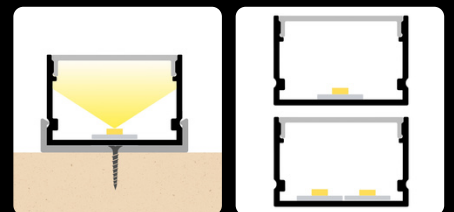

covers

2m LP107-MILKC
1m LP107-MILKC-1m

LP107-TRANC
LP107-TRANC-1m

LP107-BLACKC
LP107-BLACKC-1m

The **LED profile SURFACE 7** is a surface-mounted profile designed to accommodate one or two LED strips side by side. Its robust body ensures excellent heat dissipation for the LED strips, enhancing their performance and lifespan. With dimensions of 30x20mm, it provides a solid and professional solution for high-quality lighting installations.

endings

clips