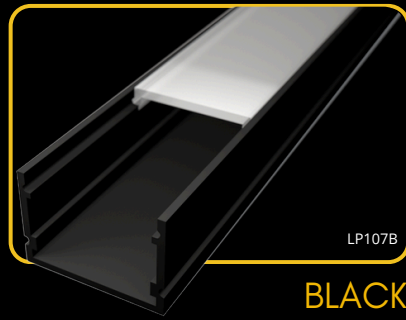

## clips

The **LED profile SURFACE 4** is a surface-mounted aluminum profile designed for creating clean and professional lighting installations. It features a modern and durable design, perfect for enhancing both residential and commercial spaces. Compatible with a wide range of LED strips and diffusers (milky, transparent, black), it provides flexible lighting solutions tailored to your needs. Ideal for achieving sleek, contemporary lighting effects.

## covers

2m LP107-MILKC  
1m LP107-MILKC-1m

LP107-TRANC  
LP107-TRANC-1m

LP107-BLACKC  
LP107-BLACKC-1m

The **LED profile SURFACE 7** is a surface-mounted profile designed to accommodate one or two LED strips side by side. Its robust body ensures excellent heat dissipation for the LED strips, enhancing their performance and lifespan. With dimensions of 30x20mm, it provides a solid and professional solution for high-quality lighting installations.