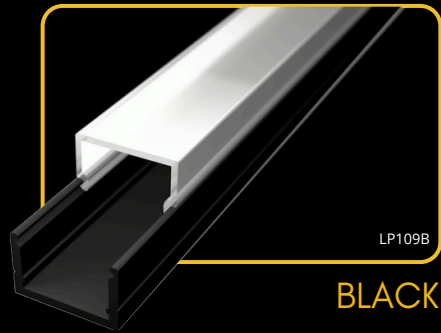

## clips

The **LED profile SURFACE 8** features a stylish curved diffuser that ensures excellent light diffusion, creating a soft and uniform lighting effect. Its elegant design makes it ideal for modern interiors, combining functionality with aesthetic appeal. Perfect for various surface-mounted lighting applications.