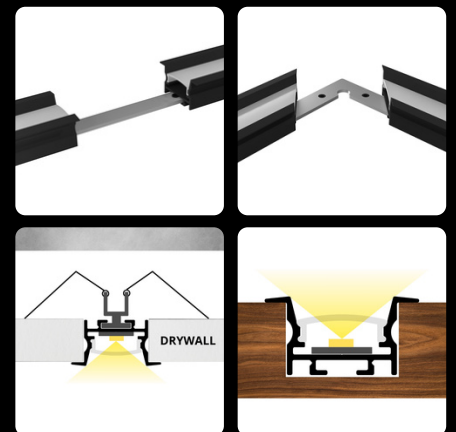

endings

clips

connectors

The **LED profile Recessed 16** is designed for recessed installation into wood or drywall, making it ideal for discreet lighting. Its key advantage is the diffuser integrated into the profile body, eliminating glare and providing soft, pleasant light. The Recessed 16 profile is perfect for modern interiors where aesthetics and functionality are key. This aluminum profile offers a professional, elegant lighting solution that enhances any space.