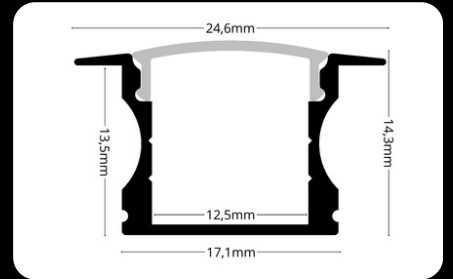

## covers

2m LP-UNICOV1-MLK  
1m LP-UNICOV1-MLK-1m  
20m LP-UNICOV1-MLK-20m

LP-UNICOV1-TRA  
LP-UNICOV1-TRA-1m

LP-UNICOV1-BLK  
LP-UNICOV1-BLK-1m

LP-UNICOV1-MLK-UV  
LP-UNICOV1-MLK-1M-UV

The **LED Profile RECESSED 2** is an aluminum profile for LED strips, designed for recessed installation into wood or drywall. Its sleek design ensures a flush finish, while offering compatibility with clear, milky, or black diffusers for versatile lighting effects. Perfect for modern interiors.