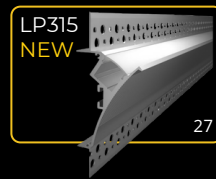

PLASTERBOARD PROFILES