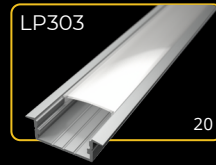

RECESSED PROFILES