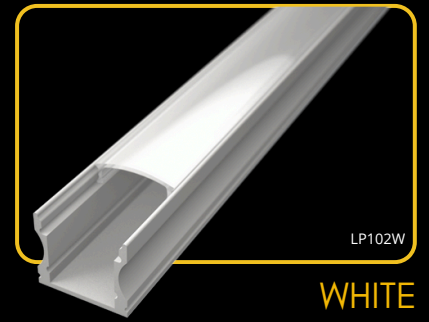

covers

2m LP-UNICOV1-MLK

LP-UNICOV1-TRA

LP-UNICOV1-BLK

LP-UNICOV1-MLK-UV

1m LP-UNICOV1-MLK-1m

LP-UNICOV1-TRA-1m

LP-UNICOV1-BLK-1m

LP-UNICOV1-MLK-1M-UV

20m LP-UNICOV1-MLK-20m

The **LED profile SURFACE 2** is a surface-mounted profile compatible with milky, transparent, and black diffusers. It provides versatile lighting options, making it suitable for various interior applications. Its sleek and durable design ensures a professional finish and long-lasting performance.

endings

clips