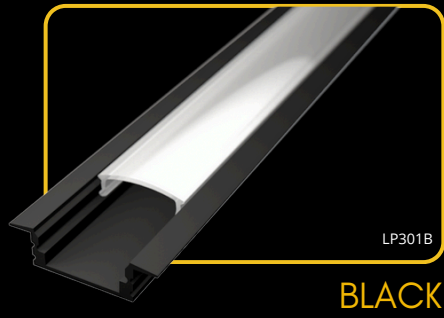

covers

2m LP-UNICOV1-MLK

LP-UNICOV1-TRA

LP-UNICOV1-BLK

LP-UNICOV1-MLK-UV

1m LP-UNICOV1-MLK-1m

LP-UNICOV1-TRA-1m

LP-UNICOV1-BLK-1m

LP-UNICOV1-MLK-1M-UV

20m LP-UNICOV1-MLK-20m

The **LED Profile RECESSED 1** is an aluminum profile for LED strips, designed for recessed installation into wood. It ensures seamless integration, efficient heat dissipation, and is compatible with clear, milky, or black diffusers for tailored lighting effects. Ideal for modern and functional lighting.

endings

clips

connectors