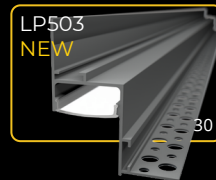

PLASTERBOARD PROFILES